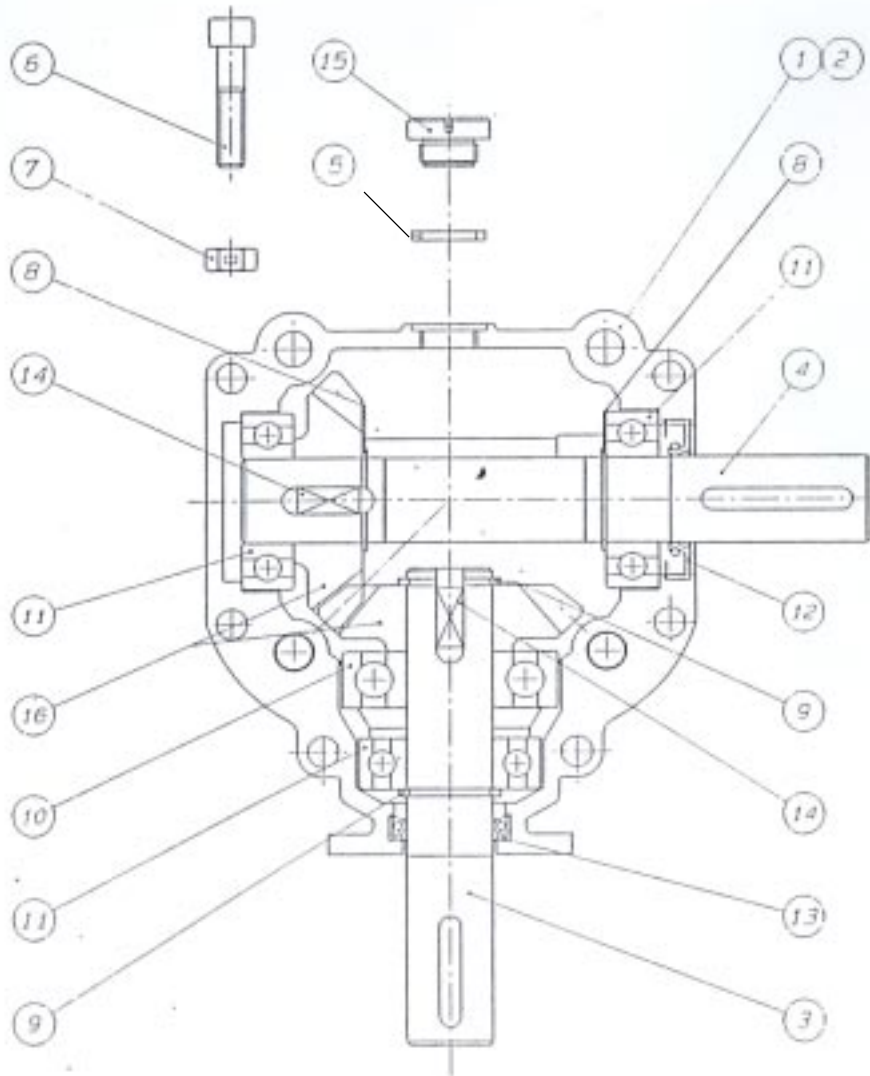

RMB500 Gear Box Group

After June 1993

| ITEM NO. | PART NUMBER | DESCRIPTION | ITEM NO. | PART NUMBER | DESCRIPTION |
|----------|--------------|-------------|----------|--------------|--------------|
| 1. | RMB190250026 | Crankcase | 9. | RMB339001025 | Snap Ring |
| 2. | RMB190250027 | Crankcase | 10. | RMB354100025 | Ball Bearing |
| 3. | RMB295616715 | Shaft | 11. | RMB354104025 | Ball Bearing |
| 4. | RMB295618513 | Shaft | 12. | RMB355001025 | Oil Seal |
| 5. | RMB298301600 | Gasket | 13. | RMB355003025 | Oil Seal |
| 6. | RMB303021200 | Screw | 14. | RMB370004000 | Key |
| 7. | RMB330002620 | Nut | 15. | RMB373028000 | Oil Plug |
| 8. | RMB337000025 | Snap Ring | 16. | RMB448100404 | Bevel Gear |